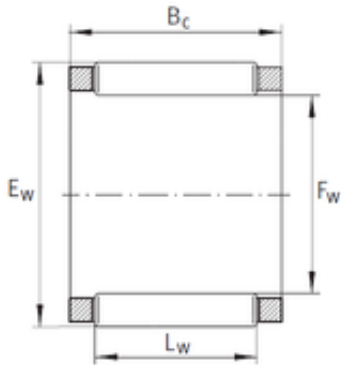

LEDONG Machinery Co., Ltd.

INA KBK 20x25x22 needle roller bearings

Bearing No. KBK 20x25x22

Bore Diameter	20 mm
Outer Diameter	25 mm
Fw	20 mm
Ew	25 mm
Bc	22 mm
Weight	0,02 Kg
Basic dynamic load rating (C)	16,2 kN
Basic static load rating (C0)	23,3 kN

KBK 20x25x22 Bearing 2D drawings and 3D CAD models