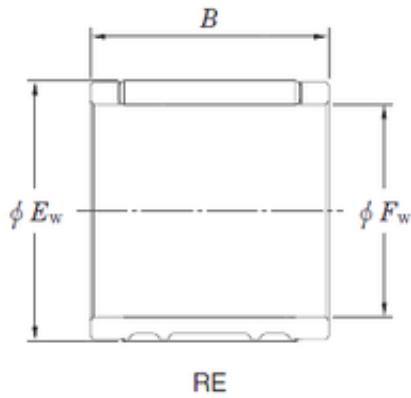

## KOYO RE121612AL1 needle roller bearings

Bearing No. RE121612AL1

Size	12x16x11.8 mm
Bore Diameter	12 mm
Outer Diameter	16 mm
Width	11,8 mm
Fw	12 mm
Ew	16 mm
B	11,8 mm
Weight	0,0064 Kg
Basic dynamic load rating (C)	6,61 kN