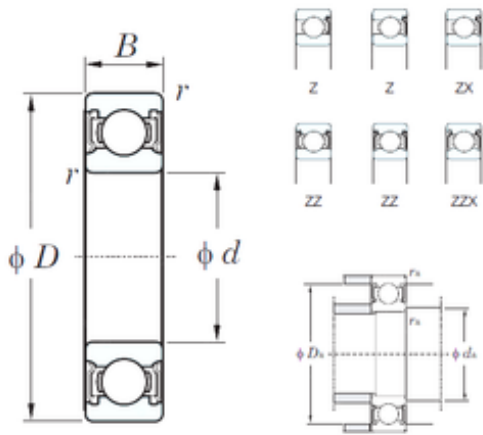

LEDONG Machinery Co., Ltd.

140 mm x 300 mm x 62 mm KOYO 6328ZX
deep groove ball bearings

Bearing No. 6328ZX

Size	140x300x62 mm
Bore Diameter	140 mm
Outer Diameter	300 mm
Width	62 mm
d	140 mm
D	300 mm
B	62 mm
C	62 mm
r min.	4 mm
da min.	156 mm
da max	184 mm
Da max.	284 mm
ra max.	3 mm
Weight	19,4 Kg
Basic dynamic load rating (C)	253 kN
Basic static load rating (C0)	246 kN
(Grease) Lubrication Speed	2100 r/min
(Oil) Lubrication Speed	2500 r/min

6328ZX Bearing 2D drawings and 3D CAD models