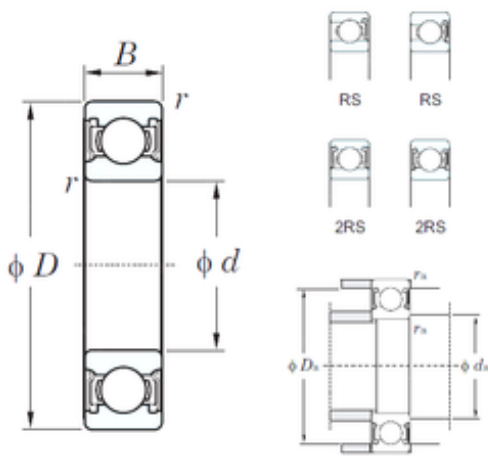

LEDONG Machinery Co., Ltd.

70 mm x 150 mm x 35 mm KOYO 6314-2RS deep groove ball bearings

Bearing No. 6314-2RS

Size	70x150x35 mm
Bore Diameter	70 mm
Outer Diameter	150 mm
Width	35 mm
d	70 mm
D	150 mm
B	35 mm
C	35 mm
r min.	2,1 mm
da min.	81 mm
da max	92 mm
Da max.	139 mm
ra max.	2 mm
Weight	2,52 Kg
Basic dynamic load rating (C)	104 kN
Basic static load rating (C0)	68,2 kN
(Grease) Lubrication Speed	3000 r/min

6314-2RS Bearing 2D drawings and 3D CAD models