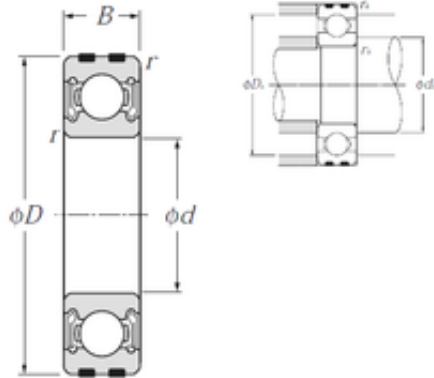

LEDONG Machinery Co., Ltd.

15 mm x 42 mm x 13 mm NTN EC-6302LLB deep groove ball bearings

Bearing No. EC-6302LLB

Size	15x42x13 mm
Bore Diameter	15 mm
Outer Diameter	42 mm
Width	13 mm
d	15 mm
D	42 mm
B	13 mm
C	13 mm
r min.	1 mm
da min.	20 mm
da max	23 mm
Da max.	37 mm
ra max.	1 mm
Weight	0,079 Kg
Basic dynamic load rating (C)	11,4 kN
Basic static load rating (C0)	5,45 kN
(Grease) Lubrication Speed	17 000 r/min

EC-6302LLB Bearing 2D drawings and 3D CAD models