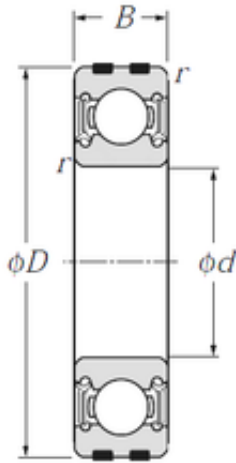

LEDONG Machinery Co., Ltd.

8 mm x 23 mm x 14 mm NTN
EC1-SC8A37LLH1-GPX1V2 deep groove ball
bearings

Bearing No. EC1-SC8A37LLH1-GPX1V2

| | |
|----------------|------------|
| Size | 8x23x14 mm |
| Bore Diameter | 8 mm |
| Outer Diameter | 23 mm |
| Width | 14 mm |
| d | 8 mm |
| D | 23 mm |
| B | 14 mm |
| C | 14 mm |

EC1-SC8A37LLH1-GPX1V2 Bearing 2D drawings and
3D CAD models